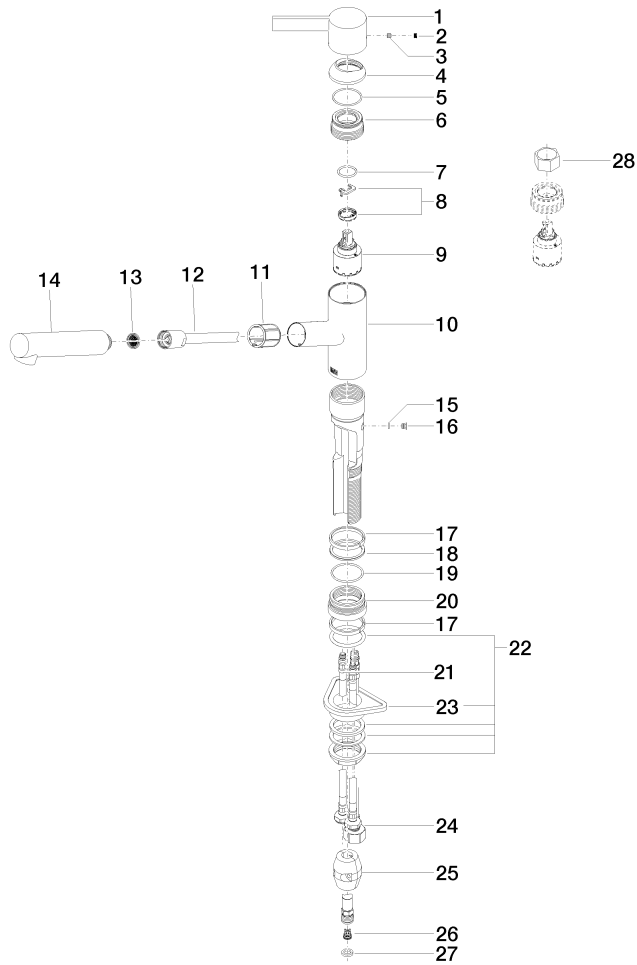

33 840 760

- 220mm projection
- pivotable spout 130°
- air-enriched flow
- height of mixer 167 mm
- height up to aerator 145 mm
- hole diameter 35 mm
- fabric braided hose 1500 mm
- max. flow 8 l/min at 3 bar flow pressure
- lead-free
- This product can help a building meet the requirements of Green Building Rating Systems, e.g. LEED®, BREEAM®, DGNB

33 840 760

Flow rate chart

Certificates

GDV_0400282. LGA_19871. Belgaqua_22_277_2
7_3.

33 840 760

Parts for other finishes can be found here: [Chrome](#)

ENO Single-lever mixer Pull-out - Brushed Champagne (22kt Gold)

ENO

33 840 760

Spare parts list

No.	Item Number	Name	Quantity used	Delivery time
1	09 20 76 001-46	handle	1	30
2	90 31 20 109 00 90	plug	1	2
3	90 31 11 030 00 90	pin	1	2
4	09 28 30 012-46	cover	1	30
5	09 14 10 102 90	seal	1	2
6	09 24 04 270 90	nut	1	2
7	09 14 10 031 90	seal	1	2
8	90 28 10 148 00 90	accessories	1	2
9	90 15 05 064 00 90	cartridge	1	2
10	09 19 76 001-46	sleeve	1	30
11	09 18 40 099 90	sleeve	1	2
12	90 30 02 062 00-46	hose	1	-
Spare part can no longer be ordered, please order the replacement item				
13	09 23 01 039 90	sieve	1	2
14	04 12 11 106 00-46	shower	1	30
15	09 14 10 001 90	seal	1	2
16	09 30 30 113 20 90	screw	1	2
17	09 14 15 029 90	ring	2	2
18	09 28 10 144 90	ring	1	2
19	09 14 10 034 90	seal	1	2
20	09 27 76 001-46	rosette	1	30
21	04 30 04 100 00 90	hose	2	2
22	04 23 10 044 02 90	fixing set	1	2
23	09 18 40 090 90	sleeve	1	2
24	04 30 04 029 00 90	hose	1	2
25	04 21 50 005 00 90	accessories	1	2
26	09 23 01 131 90	back-flow preventer	1	2
27	90 14 20 019 00 90	seal	1	2
28	90 30 09 031 00 90	key	1	2