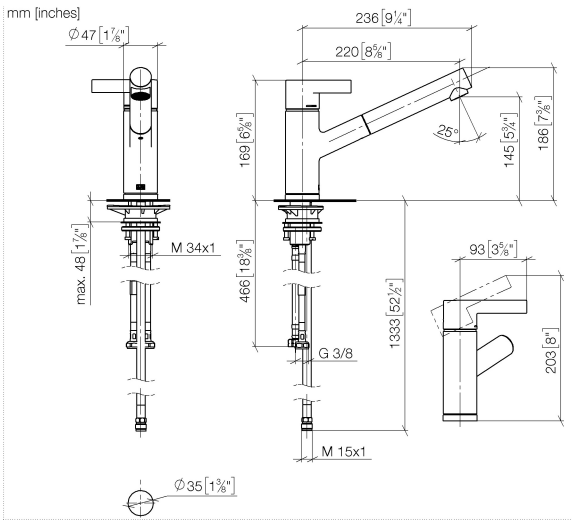

33 840 760

- 220mm projection
- pivotable spout 130°
- air-enriched flow
- height of mixer 167 mm
- height up to aerator 145 mm
- hole diameter 35 mm
- fabric braided hose 1500 mm
- max. flow 8 l/min at 3 bar flow pressure
- lead-free
- This product can help a building meet the requirements of Green Building Rating Systems, e.g. LEED®, BREEAM®, DGNB

33 840 760

Flow rate chart

Certificates

GDV_0400282. LGA_19871. Belgaqua_22_277_2
7_3.

33 840 760

Parts for other finishes can be found here: [Chrome](#)

ENO Single-lever mixer Pull-out - Brushed Champagne (22kt Gold)

ENO

33 840 760

Spare parts list

No.	Item Number	Name	Quantity used	Delivery time
1	09 20 76 001-46	handle	1	30
2	90 31 20 109 00 90	plug	1	2
3	90 31 11 030 00 90	pin	1	2
4	09 28 30 012-46	cover	1	30
5	09 14 10 102 90	seal	1	2
6	09 24 04 270 90	nut	1	2
7	09 14 10 031 90	seal	1	2
8	90 28 10 148 00 90	accessories	1	2
9	90 15 05 064 00 90	cartridge	1	2
10	09 19 76 001-46	sleeve	1	30
11	09 18 40 099 90	sleeve	1	2
12	90 30 02 062 00-46	hose	1	-
Spare part can no longer be ordered, please order the replacement item				
13	09 23 01 039 90	sieve	1	2
14	04 12 11 106 00-46	shower	1	30
15	09 14 10 001 90	seal	1	2
16	09 30 30 113 20 90	screw	1	2
17	09 14 15 029 90	ring	2	2
18	09 28 10 144 90	ring	1	2
19	09 14 10 034 90	seal	1	2
20	09 27 76 001-46	rosette	1	30
21	04 30 04 100 00 90	hose	2	2
22	04 23 10 044 02 90	fixing set	1	2
23	09 18 40 090 90	sleeve	1	2
24	04 30 04 029 00 90	hose	1	2
25	04 21 50 005 00 90	accessories	1	2
26	09 23 01 131 90	back-flow preventer	1	2
27	90 14 20 019 00 90	seal	1	2
28	90 30 09 031 00 90	key	1	2